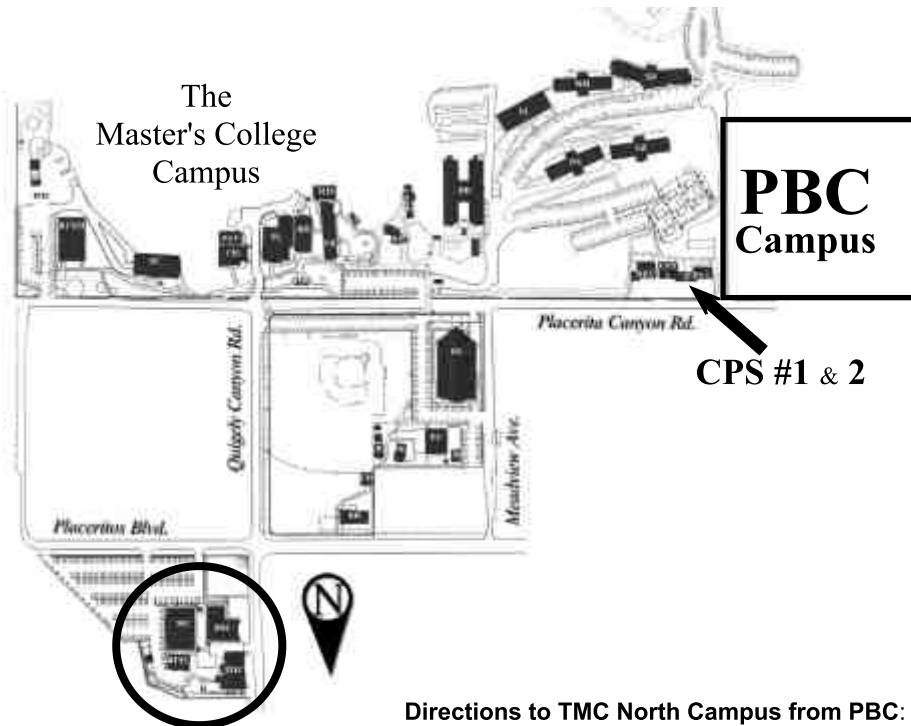

~ North Campus Rooms ~

North Campus

**Directions to TMC North Campus from PBC:**

- Turn Right onto Placerita Canyon
- Turn Left onto Meadview Avenue
- Turn Right onto Placeritos Blvd.

The North Campus is on the corner of Quigley Canyon and Placeritos Blvd.

**Three-Service Schedule  
January 24 - May 9, 2010**

**Worship Times at PBC Sanctuary**  
8:00 AM, 9:30 AM, 11:05 AM, & 5:00 PM

22004 Placerita Canyon Road, Newhall, CA 91321 661-259-2913 info@placeritachurch.com