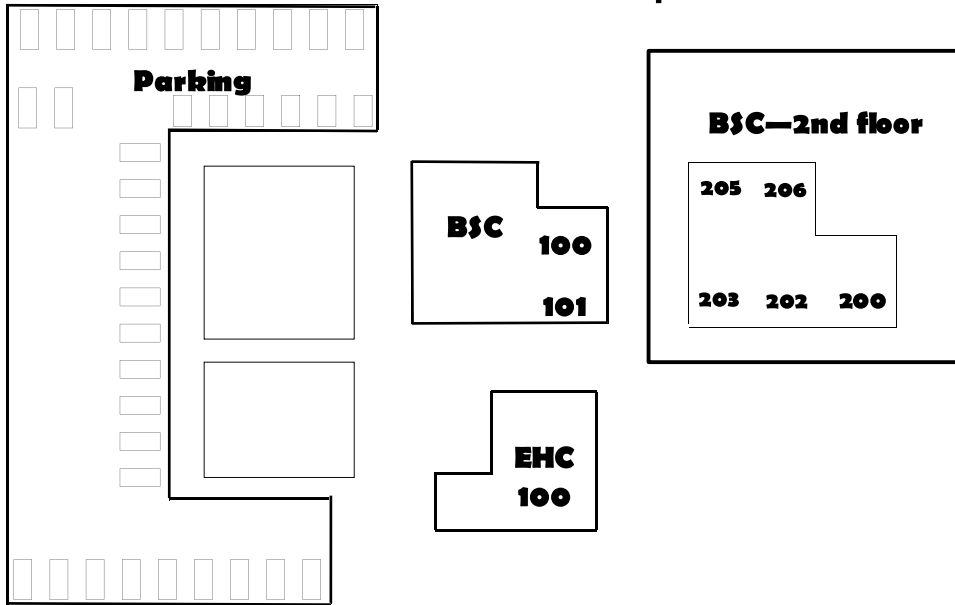

~ North Campus Rooms ~

North Campus

**Directions to TMC North Campus from PBC:**

- Turn Right onto Placerita Canyon
- Turn Left onto Meadview Avenue
- Turn Right onto Placeritos Blvd.

The North Campus is on the corner of Quigley Canyon and Placeritos Blvd.

**Three-Service Schedule  
January 24 - May 9, 2010**

**Worship Times at PBC Sanctuary**  
8:00 AM, 9:30 AM, 11:05 AM, & 5:00 PM

22004 Placerita Canyon Road, Newhall, CA 91321 661-259-2913 info@placeritachurch.com